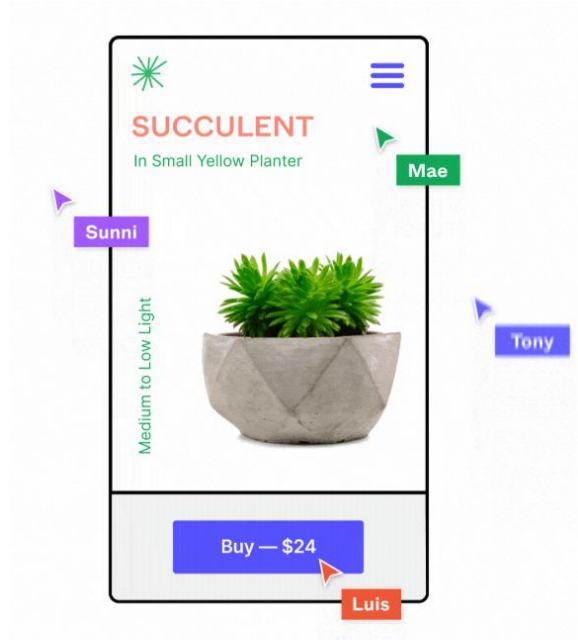

Link: <https://helpx.adobe.com/in/illustrator/tutorials.html>

Ai

Illustrator Shortcuts

- ctrl+D - duplicate
- Ctrl+ scroll
- Alt + scroll
- V - select tool
-
-

Link: <https://www.nobledesktop.com/shortcuts/illustratorcc2017/pc>

- Online!!!
- Used in the lab for wireframing and prototyping

Figma tools

- Frames
- Shapes
- Text
- Effects
- Components
- groups

Figma Prototyping

Link: <https://www.figma.com/prototyping/>

Figma Collaboration

Link: <https://www.figma.com/collaboration/>

Xd

Adobe Xd

- Adobe ka Figma
- Used in the lab for wireframing and prototyping (prototyping nice hai)